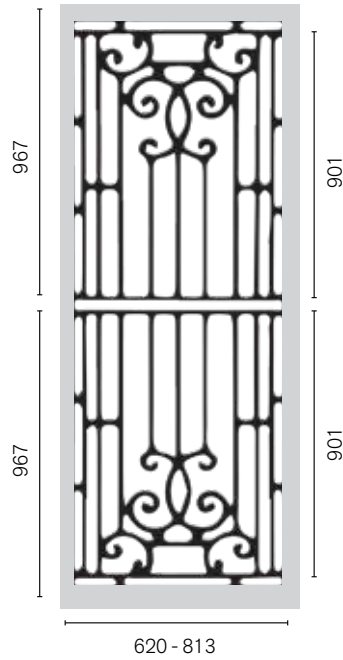

SP18AB | Flower

SP55 | Curly
2 per door