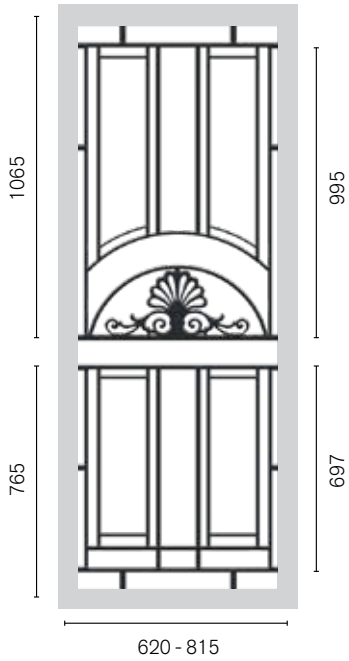

SP51AB | Dual Arch

SP55 | Curly
2 per door

SP56 | Curly
2 per door

SP57AB | Curly

HINGED DOORS PANELS

SIMPLY CLASSIC DESIGNS BY COLONIAL CASTINGS

SP14AB | Flower

SP18AB | Flower