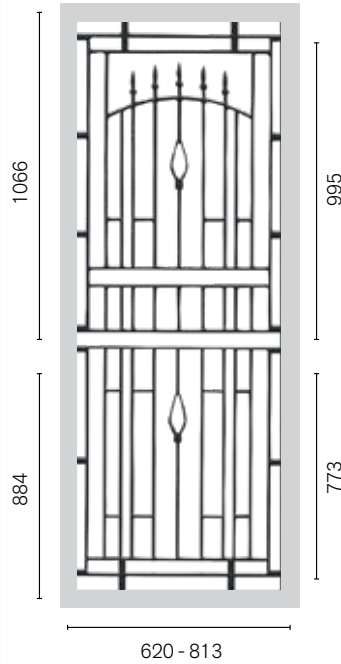

HINGED DOORS PANELS

SIMPLY CLASSIC DESIGNS BY COLONIAL CASTINGS

SP17 | Semi Circle
2 per door

SP34AB | Rectangles

SP37AB | Cross

SP50AB | Double Vine

SP52AB | Vines
2 per door

SP53AB | Vines
2 per door

SP78AB | Doves

SP79 | Arch
2 per door

HINGED DOORS PANELS

SIMPLY CLASSIC DESIGNS BY COLONIAL CASTINGS

SP13BB | Rectangles
2 per door

SP13AB | Arch

SP29AB | Gate
2 per door

SP44AB | Classic