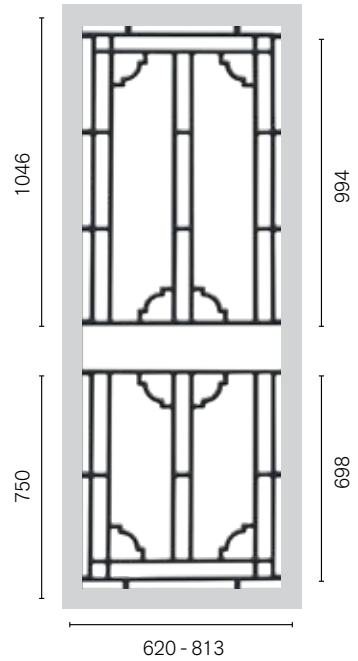

HINGED DOORS PANELS

SIMPLY CLASSIC DESIGNS BY COLONIAL CASTINGS

HINGED DOORS PANELS

SIMPLY CLASSIC DESIGNS BY COLONIAL CASTINGS

2 per door

2 per door