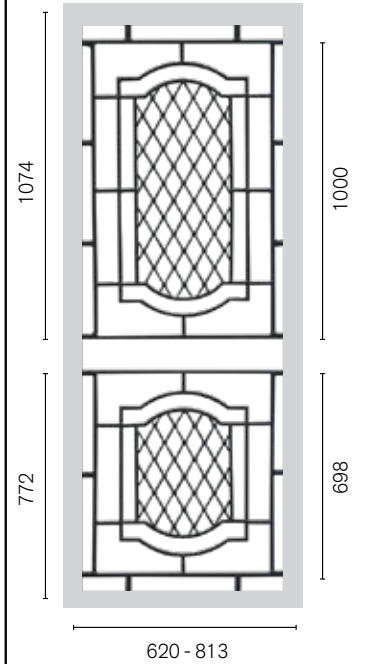

HINGED DOORS PANELS

SIMPLY CLASSIC DESIGNS BY COLONIAL CASTINGS

SP17 | Semi Circle
2 per door

SP34AB | Rectangles

SP37AB | Cross

SP50AB | Double Vine

SP52AB | Vines
2 per door

SP53AB | Vines
2 per door

SP78AB | Doves

SP79 | Arch
2 per door

HINGED DOORS PANELS

SIMPLY CLASSIC DESIGNS BY COLONIAL CASTINGS

SP13BB | Rectangles
2 per door

SP13AB | Arch

SP29AB | Gate
2 per door

SP44AB | Classic