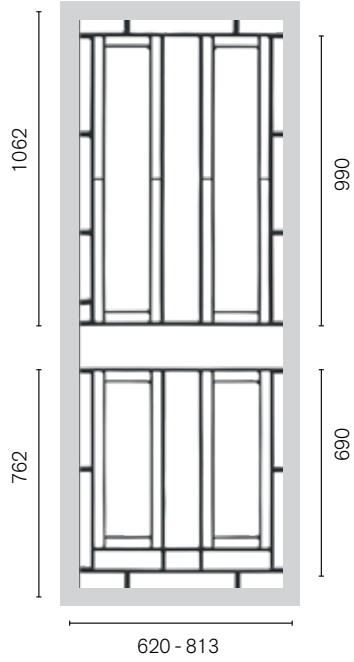

HINGED DOORS PANELS

SIMPLY CLASSIC DESIGNS BY COLONIAL CASTINGS

SP17 | Semi Circle
2 per door

SP34AB | Rectangles

SP37AB | Cross

SP50AB | Double Vine

SP52AB | Vines
2 per door

SP53AB | Vines
2 per door