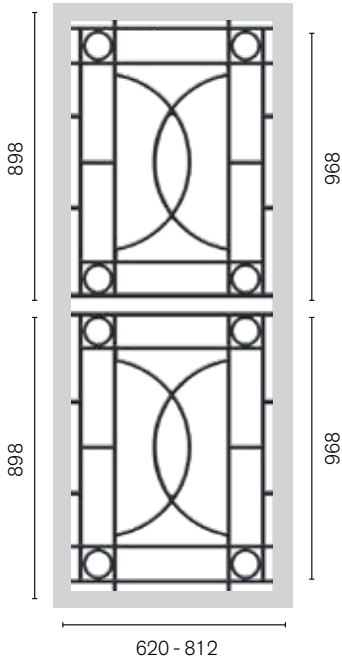

HINGED DOORS PANELS

SIMPLY CLASSIC DESIGNS BY COLONIAL CASTINGS

SP17 | Semi Circle
2 per door

SP34AB | Rectangles

SP37AB | Cross

SP50AB | Double Vine

SP52AB | Vines
2 per door

SP53AB | Vines
2 per door