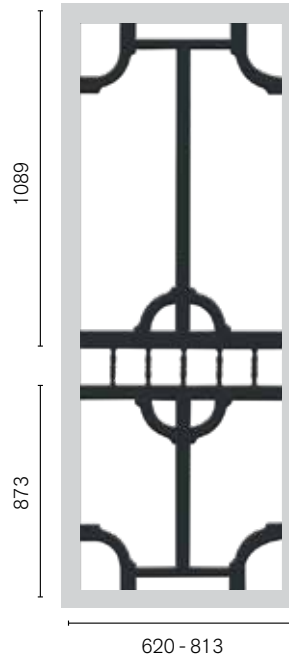

HINGED DOORS PANELS

SIMPLY CLASSIC DESIGNS BY COLONIAL CASTINGS

SP17 | Semi Circle
2 per door

SP34AB | Rectangles

SP37AB | Cross

SP50AB | Double Vine

SP52AB | Vines
2 per door

SP53AB | Vines
2 per door