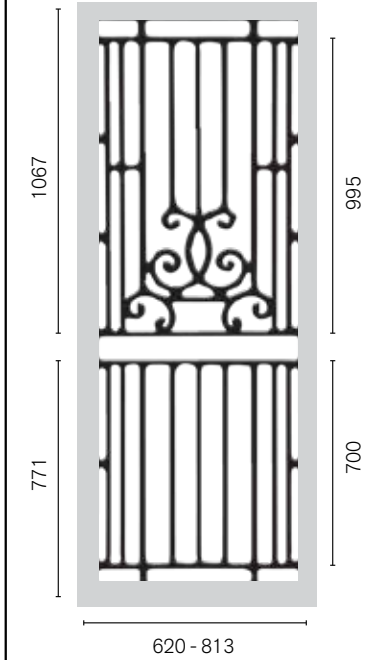

SP51AB | Dual Arch

SP55 | Curly
2 per door

SP56 | Curly
2 per door

SP57AB | Curly

HINGED DOORS PANELS

SIMPLY CLASSIC DESIGNS BY COLONIAL CASTINGS

SP14AB | Flower

SP18AB | Flower