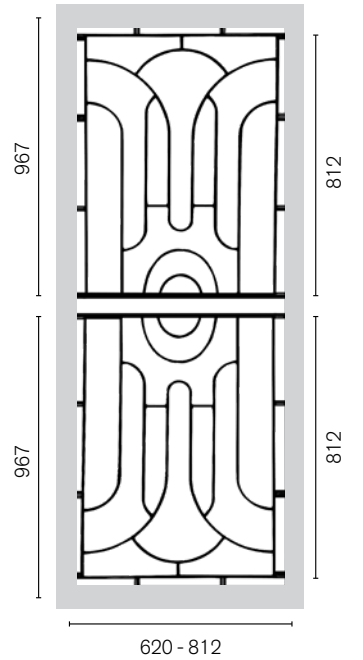

SP44AB | Classic

SP79 | Arch
2 per door