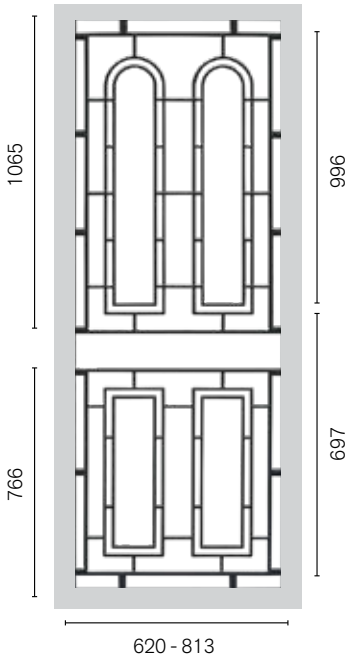

SP14AB | Flower

SP51AB | Dual Arch