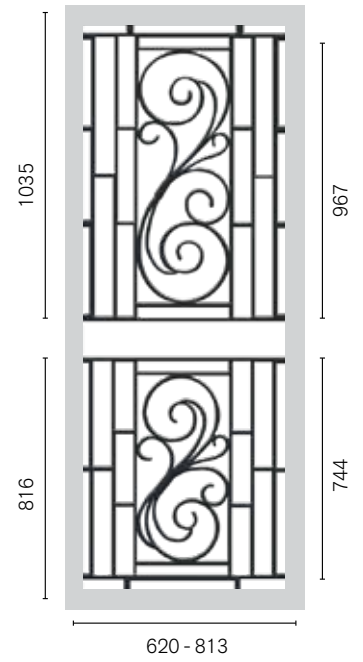

HINGED DOORS PANELS

SIMPLY CLASSIC DESIGNS BY COLONIAL CASTINGS

SP17 | Semi Circle
2 per door

SP34AB | Rectangles

SP37AB | Cross

SP50AB | Double Vine

SP52AB | Vines
2 per door

SP53AB | Vines
2 per door