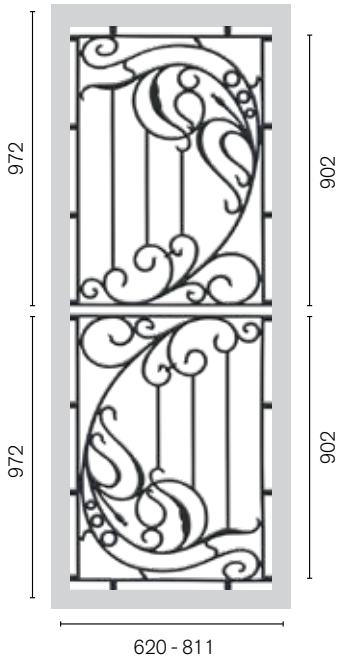

HINGED DOORS PANELS

SIMPLY CLASSIC DESIGNS BY COLONIAL CASTINGS

SP17 | Semi Circle
2 per door

SP34AB | Rectangles

SP37AB | Cross

SP50AB | Double Vine

SP52AB | Vines
2 per door

SP53AB | Vines
2 per door