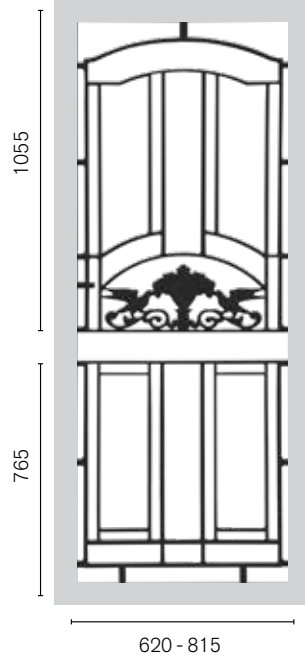

SP29AB | Gate
2 per door

SP78AB | Doves