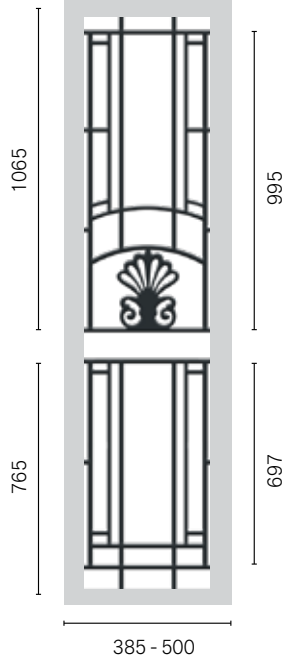

Standard Colour List

Pearl White
White Birch
Primrose
Bronze Anodised
Paperbark
Deep Ocean Blue
Pottery
Hammersley Brown
Black
Dune
Jasper
APO Grey
Ultra Silver
Notredame
Woodland Grey
Clear Anodised
Surfmist
Monument

SP51AB | Dual Arch

SP55 | Curly
2 per door

SP56 | Curly
2 per door

SP57AB | Curly

HINGED DOORS PANELS

SIMPLY CLASSIC DESIGNS BY COLONIAL CASTINGS

SP14AB | Flower

SP18AB | Flower