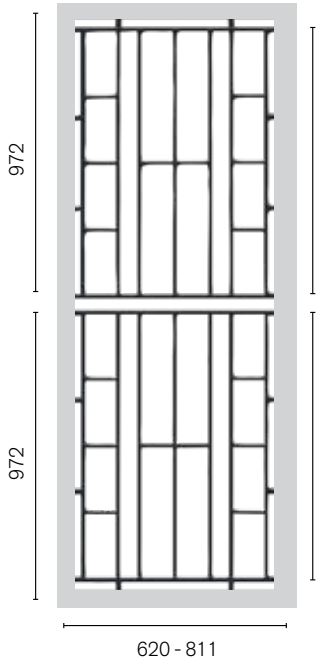

HINGED DOORS PANELS

SIMPLY CLASSIC DESIGNS BY COLONIAL CASTINGS

SP17 | Semi Circle
2 per door

SP34AB | Rectangles

SP37AB | Cross

SP50AB | Double Vine

SP52AB | Vines
2 per door

SP53AB | Vines
2 per door

SP78AB | Doves

SP79 | Arch
2 per door

HINGED DOORS PANELS

SIMPLY CLASSIC DESIGNS BY COLONIAL CASTINGS

SP13BB | Rectangles
2 per door

SP13AB | Arch

SP29AB | Gate
2 per door

SP44AB | Classic