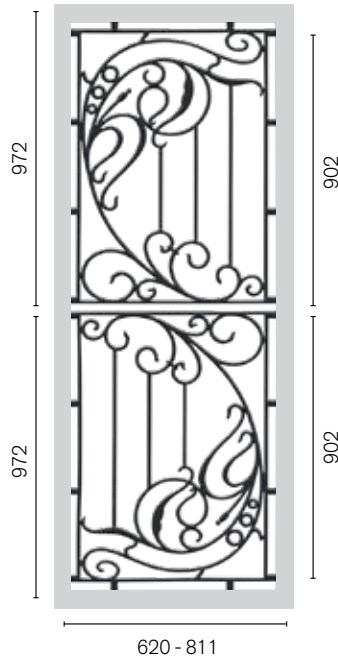

HINGED DOORS PANELS

SIMPLY CLASSIC DESIGNS BY COLONIAL CASTINGS

SP17 | Semi Circle
2 per door

SP34AB | Rectangles

SP37AB | Cross

SP50AB | Double Vine

SP52AB | Vines
2 per door

SP53AB | Vines
2 per door