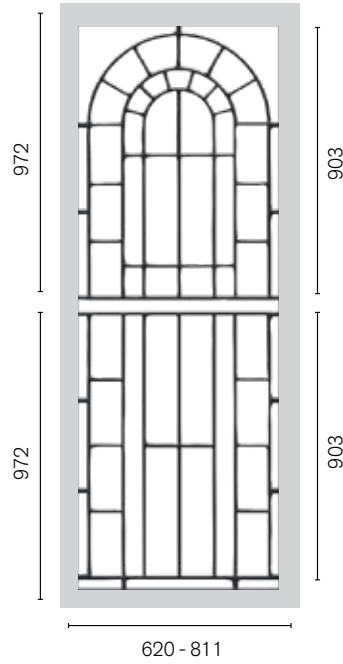

HINGED DOORS PANELS

SIMPLY CLASSIC DESIGNS BY COLONIAL CASTINGS

SP17 | Semi Circle
2 per door

SP34AB | Rectangles

SP37AB | Cross

SP50AB | Double Vine

SP52AB | Vines
2 per door

SP53AB | Vines
2 per door

SP78AB | Doves

SP79 | Arch
2 per door

HINGED DOORS PANELS

SIMPLY CLASSIC DESIGNS BY COLONIAL CASTINGS

SP13BB | Rectangles
2 per door

SP13AB | Arch

SP29AB | Gate
2 per door

SP44AB | Classic