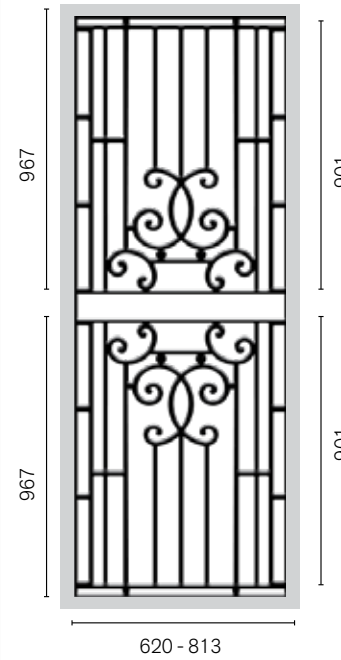

SP27AB | Architrave

SP56 | Curly
2 per door