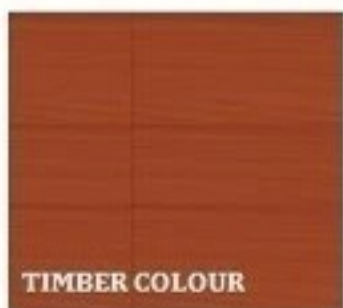

Powdercoat Non Standard Colours

- Charcoal***
- Ironstone***
- Pale Eucalypt***
- Wilderness***
- Claret Satin***
- Doeskin***
- Stone Beige***
- Timber Woodgrain***